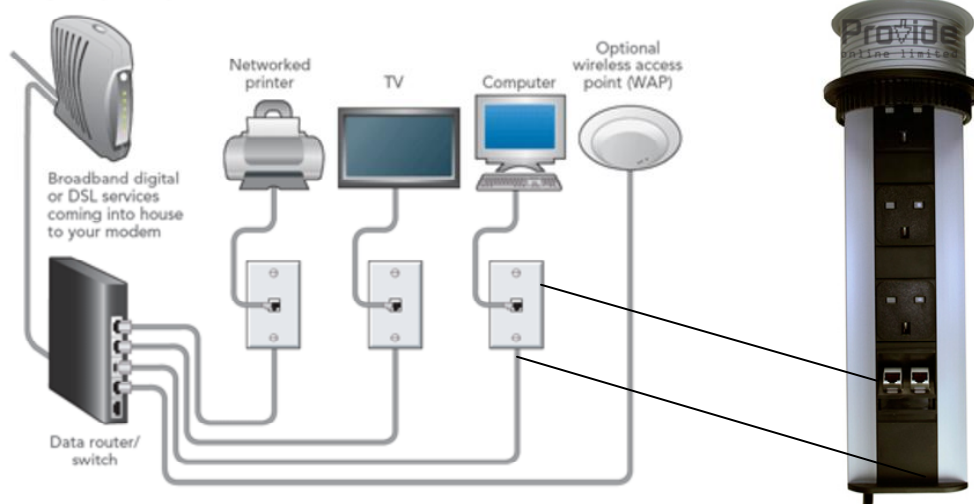

## Data Port Information and installation

Wiring example of 4-port home network

## Cat 5e connections information

- For use with quality RJ45 CAT5e leads
- Ideal for data networking
- Connect my lap top to my broadband router which is out of range of the wireless connection
- RJ45 8 pin – Ethernet connection (standard networking connection)
- This type of cable is used in structured cabling for computer networks such as Ethernet.
- Though newer cable technologies like CAT6 and CAT7 are in development, CAT5 / CAT5e Ethernet cable remains the popular choice for most wired local area networks (LANs), because Ethernet gear is both affordable and supports high speeds.

Example: back of a BT router, see the four Ethernet ports

RJ45 data lead

Installation of data leads into Evoline unit