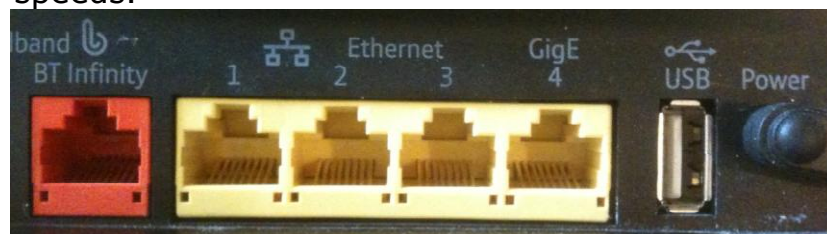

## Data Port Information and installation

Wiring example of 4-port home network

## Cat 5e connections information

- For use with quality RJ45 CAT5e leads
- Ideal for data networking
- Connect my lap top to my broadband router which is out of range of the wireless connection
- RJ45 8 pin – Ethernet connection (standard networking connection)
- This type of cable is used in structured cabling for computer networks such as Ethernet.
- Though newer cable technologies like CAT6 and CAT7 are in development, CAT5 / CAT5e Ethernet cable remains the popular choice for most wired local area networks (LANs), because Ethernet gear is both affordable and supports high speeds.